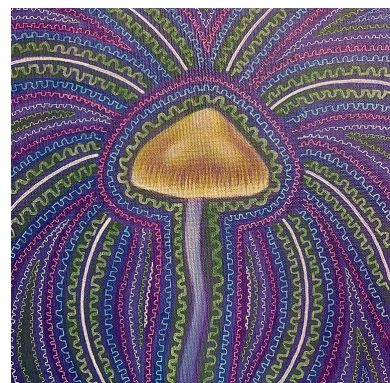

ADRIAN MONK
Power of the Shroom, 2020

8 x 8 inch (h x w)
Acrylic
USD