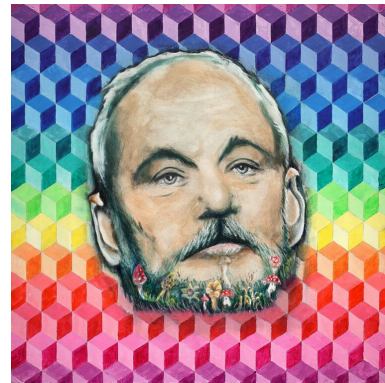

GARY MICHAEL EVANS

Fun Guy Bill, 2020

24 x 24 inch (h x w)

graphite and acrylic on wood panel

USD