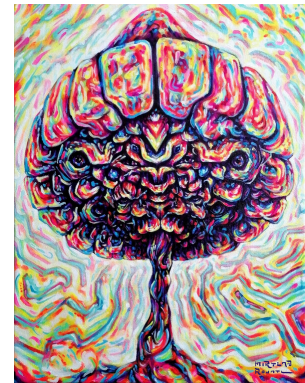

15 x 19 inch (h x w)
Acrylic
USD 1000

THE PSYCHIC SCIENTIST
Symbiophilia, 2020

61 x 11 inch (h x w)
Acrylic on Snowboard
USD 420

MILES SEIDEN
Beyond the Veil

19.8 x 14 inch (h x w)
Pencil, pen and marker
USD 50