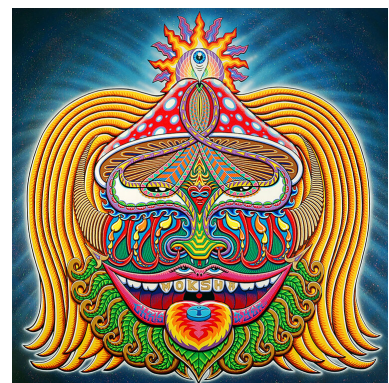

USD 265.3

CHRIS DYER
Muncher of Mushroomland
Acrylic

CHRIS DYER
Heady Shroom
Acrylic
USD

CHRIS DYER
Moksha Master
Acrylic

ALEXANDRA ISAIEVYCH
Eye Opener, 2020

14 x 11 inch (h x w)
Acrylic on canvasboard
USD 650