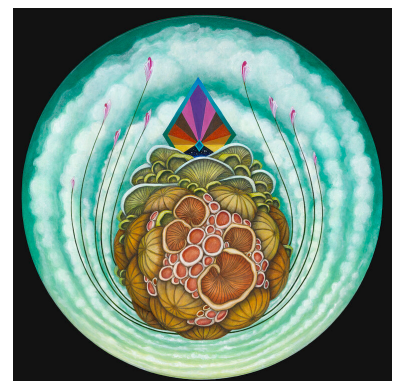

34.3 x 21.3 inch (h x w)
acrylic on linen
USD 3333

MYSTERYLIAS
"One Too Many", 2020

w = 10 inch
Oil
USD 550

SWEET MELIS
Lucid in the Sky

w = 20 inch
acrylic on canvas
USD 4000

SERENITY MEG

Shroomscape on the Mountain, 2020

8 x 8 inch (h x w)

Acrylic on Wooden Triangle Panel

USD 250

OLIVIAJANE ART

MYCELIA

20 x 16 inch (h x w)

Oil on panel

USD 2800