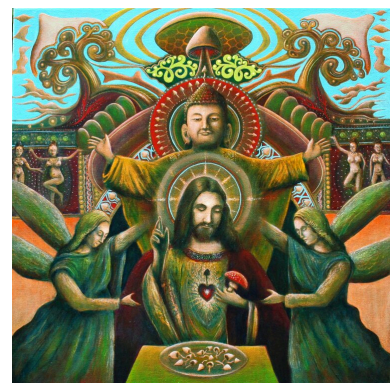

CLIVE HEDGER

Sacrament, 2020

19.7 x 19.7 inch (h x w)

Tempera and Oil

USD 1966.5