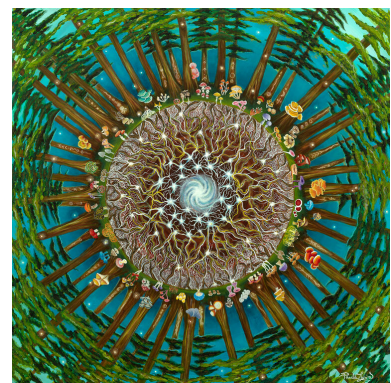

MJFAIRY-MICHELLE LYNN JOHNSON

They must have eaten Mushrooms, 2020

24 x 24 inch (h x w)
Acrylic
USD 4500

PAULA LOVE

Cosmic Mycelium, 2020

24 x 24 inch (h x w)
acrylic on wood
USD

AMANDA SAGE
The Shaman, 2009

36 x 36 inch (h x w)
Acrylic
USD

AMANDA SAGE
Mushroom Bloom , 2020

11 x 14 inch (h x w)
charcoal, Acrylic, Casein, egg tempera and oil on canvas
USD 4000

ELIZABETH BANKER
Eyeawake

24 x 40 inch (h x w)
Canvas Giclee
USD 350