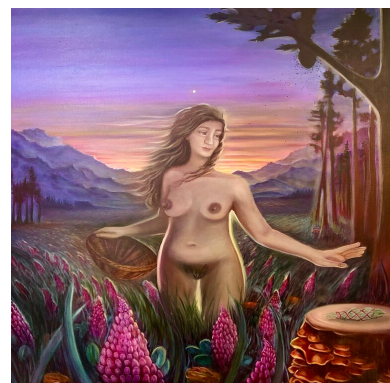

ALECIA SACRED HEART
Morning Star , 2020

36 x 36 inch (h x w)
Oil and Acrylic on Canvas
USD 3333