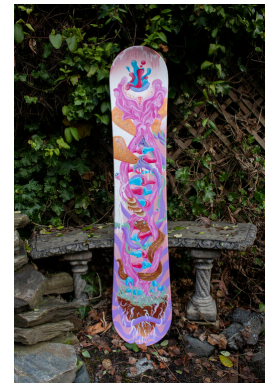

15 x 19 inch (h x w)
Acrylic
USD 1000

THE PSYCHIC SCIENTIST
Symbiophilia, 2020

61 x 11 inch (h x w)
Acrylic on Snowboard
USD 420

MILES SEIDEN
Beyond the Veil

19.8 x 14 inch (h x w)
Pencil, pen and marker
USD 50