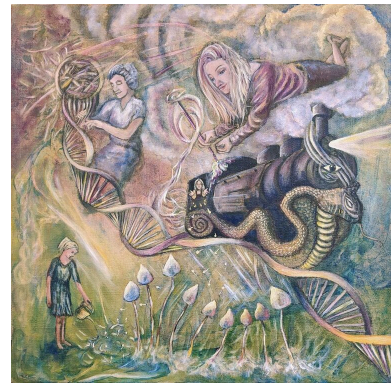

JESS LAPRADE ARTISTRY

Creative Liberty, 2020

16 x 16 inch (h x w)

Oil on Linen Board

USD 300