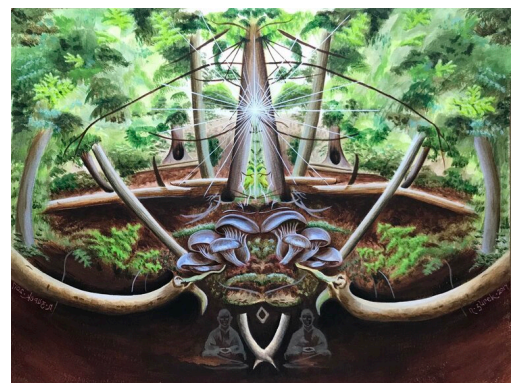

NATASZA ZUREK

Dualistic Nature, 2020

8 x 10 inch (h x w)

Acrylic (PRINTS AVAILABLE)

USD 40