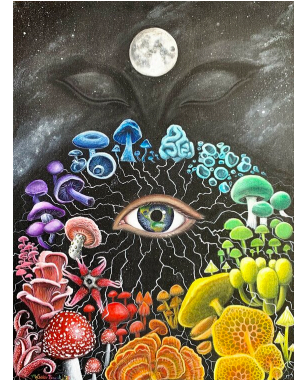

USD 500

MELISSA BRUCK

“Full Spectrum of Consciousness”, 2020

18 x 24 inch (h x w)

acrylic on canvas

USD 1881

JONATHAN SOLTER

Disillusions Compass