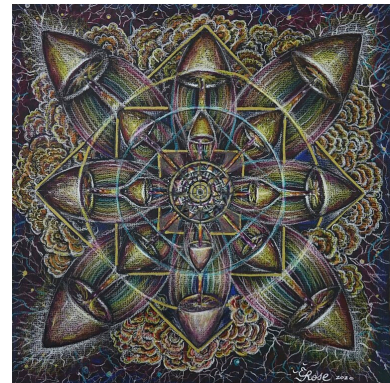

EILEEN ROSIE ROSE
Fantastic Fungi Fractal, 2020

12 x 12 inch (h x w)
Prismacolor Pencils on Charcoal Paper
USD 240