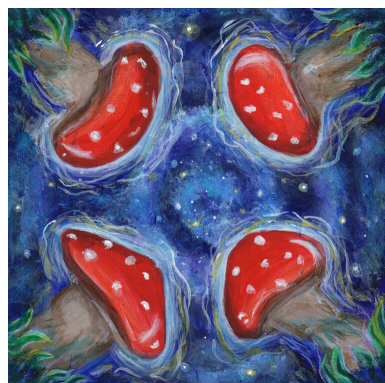

14 x 11 inch (h x w)
Acrylic
USD 425

SAMANTHA CAUCHY
Enchanted Amanita, 2020

10 x 10 inch (h x w)
Acrylic
USD 275

SERENITY MEG
Mushroom Swirls, 2020

6 x 6 inch (h x w)
Acrylic on panel
USD 200

BRITTNEY MONSTER

Rooting With Champion Ancestors

12 x 12 inch (h x w)

Acrylic

USD 333

JOE PHILLIPS

Amanita Hysterical, 2020

12 x 12 inch (h x w)

Charcoal and acrylic