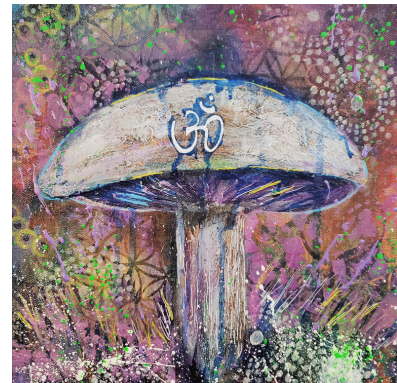

JENNIFER CHARTON
Energy in Harmony, 2020

10 x 10 x 1 inch (h x w x d)
Mixed Media on Canvas
USD 77