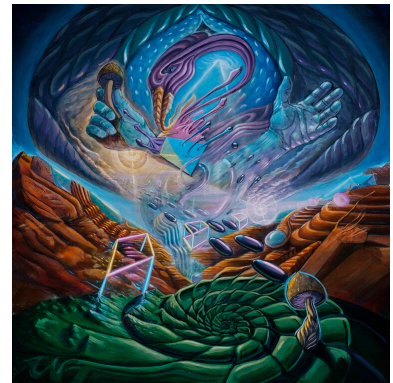

ANDREW NORRIS
Myc Drop

24 x 24 inch (h x w)
Acrylic on mdf
USD 2000