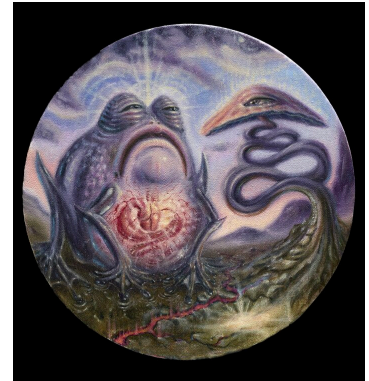

MYSTERYLIAS
"One Too Many", 2020

w = 10 inch
Oil
USD 550