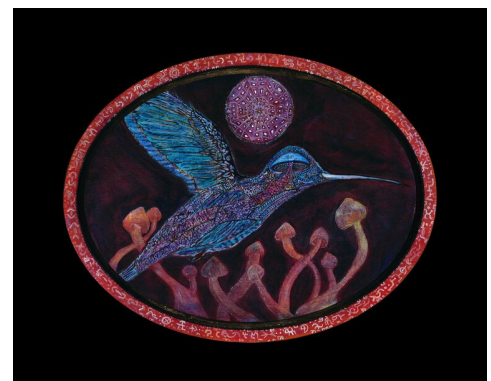

TIMEA TALLIAN

Moss Pixies, 2020

20 x 16 inch (h x w)
Oil on canvas
USD

JOY LISE

First Journey, 2020

10.5 x 13.5 inch (h x w)
Acrylic
USD

CHELSEY STEIRER ARTZ

The Quiet Call from Within, 2020