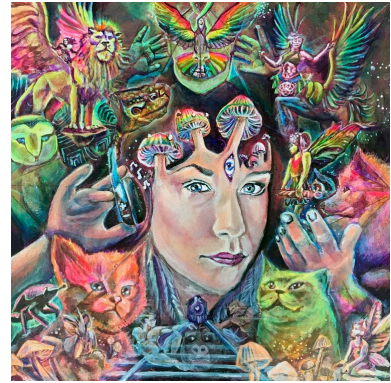

MJFAIRY-MICHELLE LYNN JOHNSON

They must have eaten Mushrooms, 2020

24 x 24 inch (h x w)
Acrylic
USD 4500