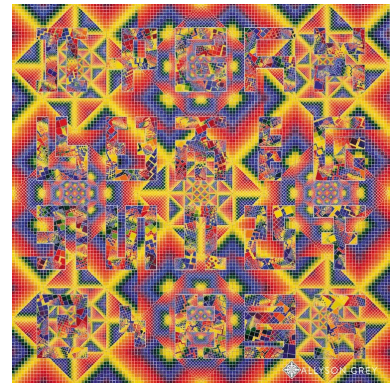

Oil on Wood

AMANDA SAGE

Sacred Garden

24 x 30 inch (h x w)

Giclee on Canvas

USD 420

ELIZABETH BANKER

Dreaming the Impossible Dream, 2016