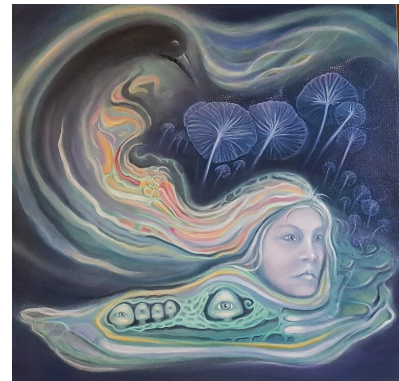

CHELSEY STEIRER ARTZ
The Initiation, 2020

20 x 16 inch (h x w)
Acrylic
USD 60

SIMONE YOUNG

Mycelium Magic, 2020

20 x 20 inch (h x w)

Acrylic, Cassin, Oil on canvas

USD 1111.1

ALAN DAYTON