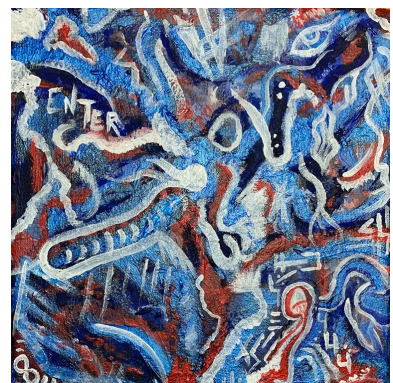

USD 525

GYPSYVISIONS ART

Duality, 2020

8 x 8 inch (h x w)

acrylic on canvas

USD 125

GARY MICHAEL EVANS

Fun Guy Bill, 2020