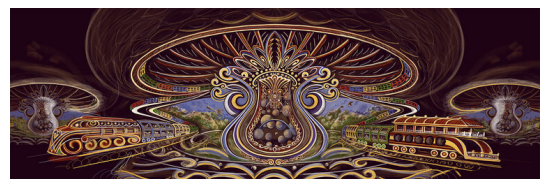

KEITH PROSSICK
Parallels, 2020

24 x 8 inch (h x w)
Digital
USD 50