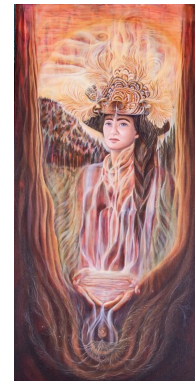

14 x 17 inch (h x w)

Black & White Charcoal & Conté crayon

USD

EMMA MARIE
Re Wild, 2020

36 x 18 inch (h x w)
Acrylic
USD 4000

JAISON
Mushroom Buddha , 2018

24 x 16 inch (h x w)
Acrylic/casein/oil
USD

KEITH PROSSICK
Parallels, 2020