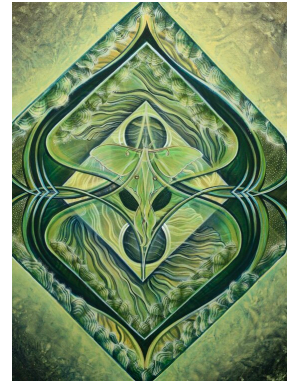

ROSA BERYL

Returning to the Light, 2020

18 x 24 inch (h x w)

Acrylic

USD