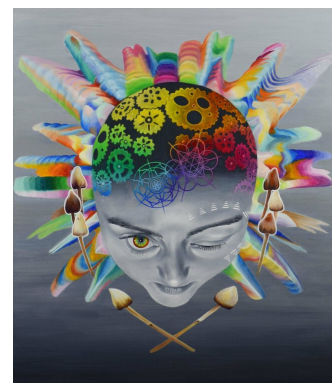

56 x 32 inch (h x w)
Oil on canvas
USD 45000

AUTUMN SKYE

Mycelium Dreaming

48 x 36 inch (h x w)

PRINTS AVAILABLE

USD

MARK HENSON

Magic Toad

80 x 60 cm (h x w)

Oil on canvas

USD 10000

NATASZA ZUREK

Breakthrough, 2020

11 x 9.5 inch (h x w)

acrylic & oil

USD 150

PATTIDRAGONFLY
Faerie Dance, 2020

9 x 12 inch (h x w)
Acrylic
USD

EMILY KELL
'We Are The Ones We've Been Waiting For', 2016

24 x 36 inch (h x w)
Oil on wood (Prints Available)
2000

PATTIDRAGONFLY
Schizophyllum commune, 2020